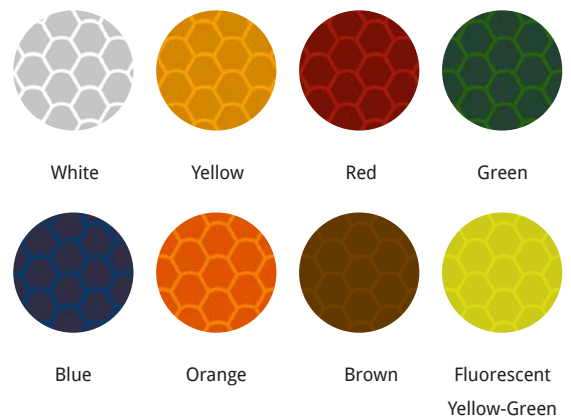

5960 PRISMATIC

HIP Construction Grade Prismatic is a 5yr highly reflective, flexible and weatherproof film with excellent resistance to corrosion and solvents.
Certified for EN 12899-1:2008, Class RA2 design C
Class RA1.

Series	Width	5-45m	1-4 Rolls
5960	1235mm	27.81	25.03

*Prices per metre