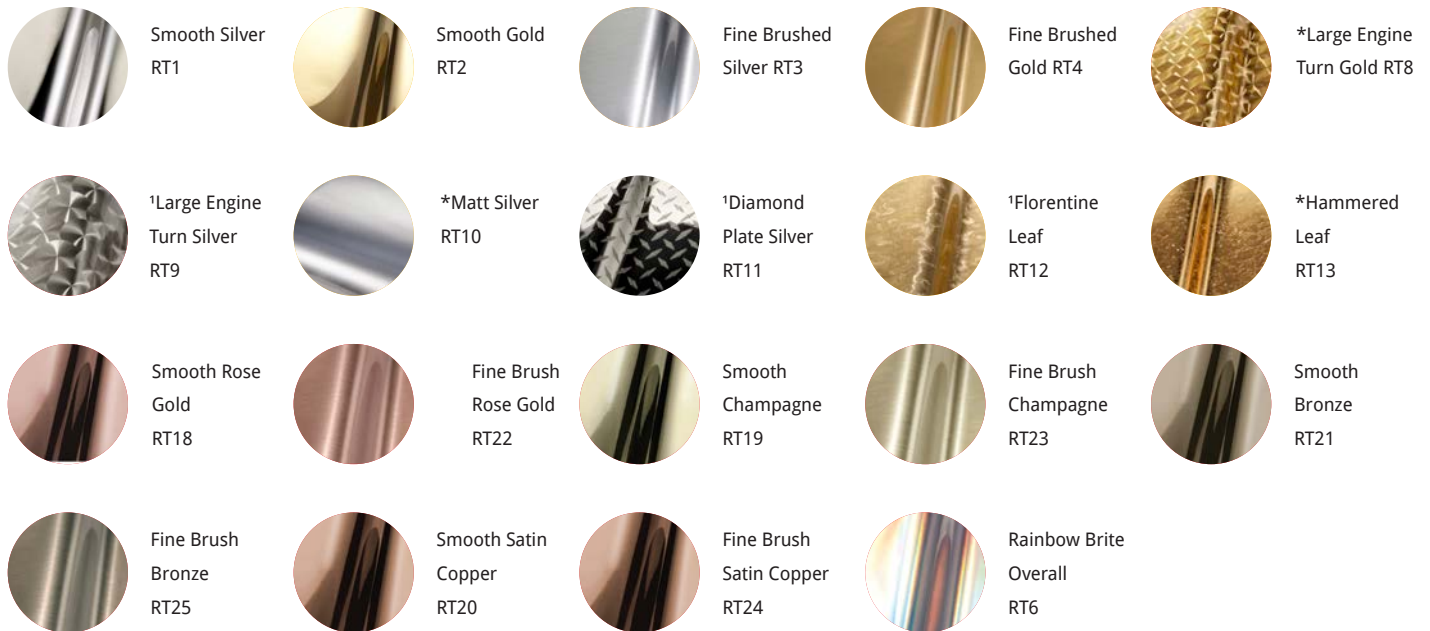

Indoor/Outdoor colours